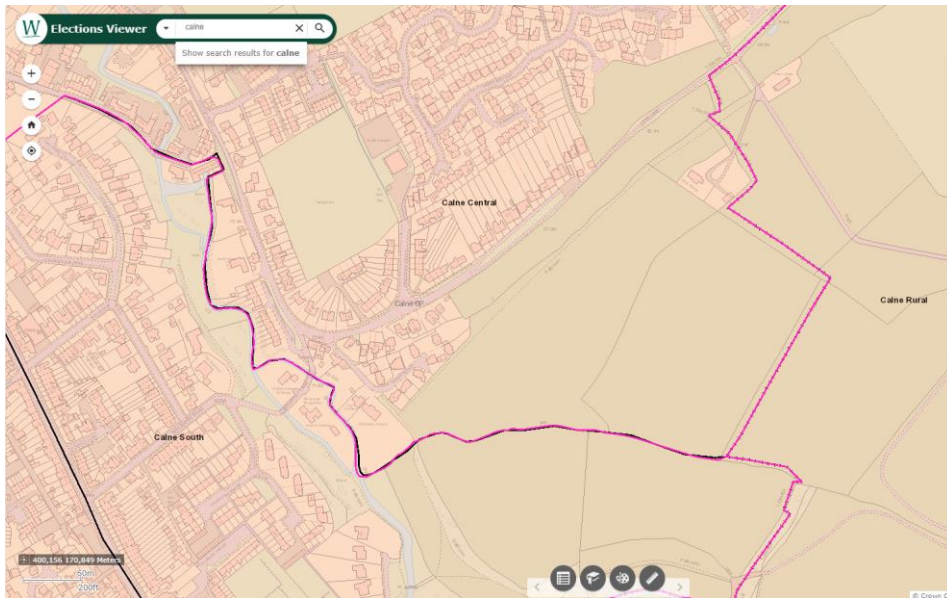

Community Governance Review 2023-2024

cgr@wiltshire.gov.uk

Council Tax by Parish, including Police and Fire Precepts

This data is provided for information, however please note that Community Governance Reviews cannot use the level of precept in affected areas as justification to approve or disapprove of a scheme.

Council Tax Schedule 2023/24 (annually)	Band A (£)	Band B (£)	Band C (£)	Band D (£)	Band E (£)	Band F (£)	Band G (£)	Band H (£)
Calne TC	143.71	167.67	191.62	215.57	263.47	311.38	359.28	431.14

Maps